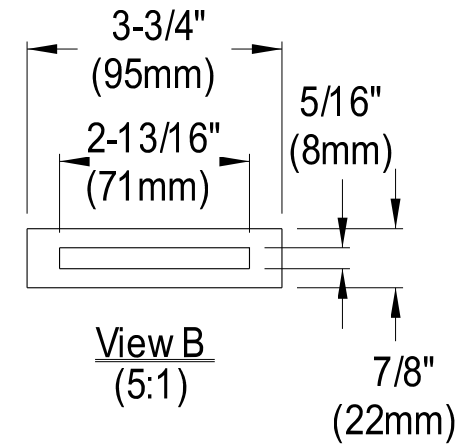

VTDE603023

60" Acrylic Tub With Square Overflow & Pop-Up Drain

M12 x 81 (4 pcs)

Section A-A