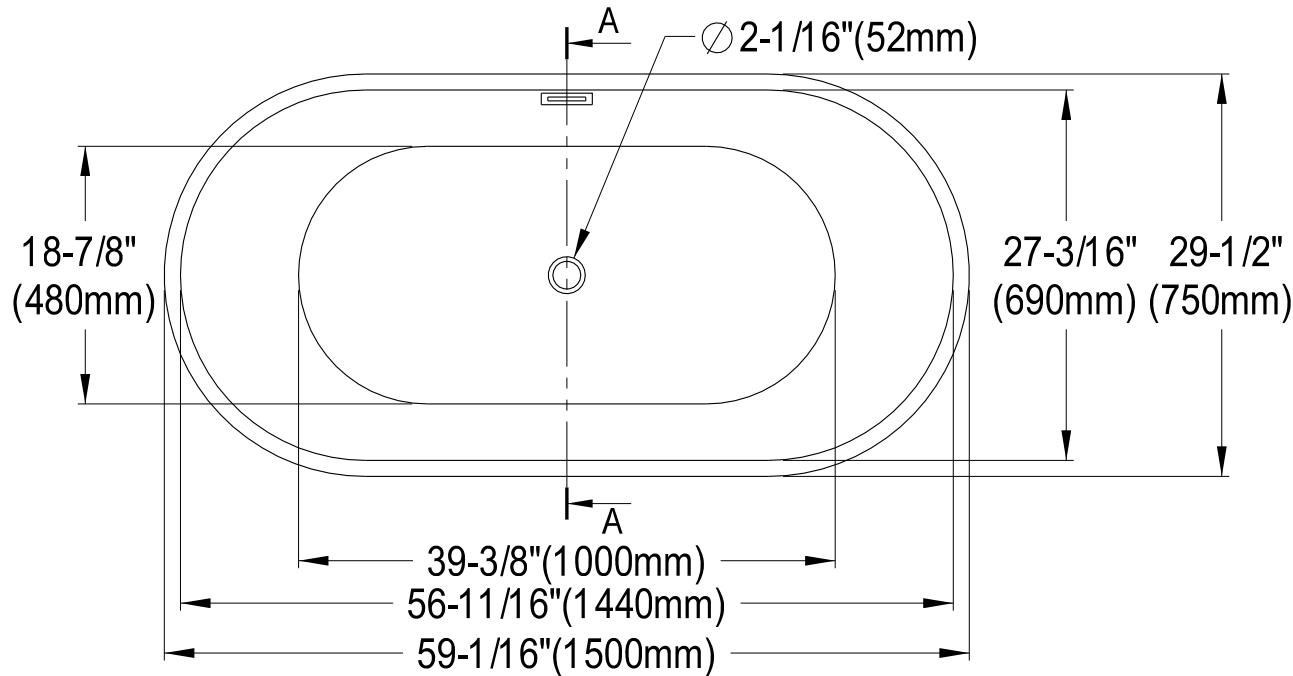

VTDE603023

60" Acrylic Tub With Square Overflow & Pop-Up Drain

M12 x 81 (4 pcs)

Section A-A