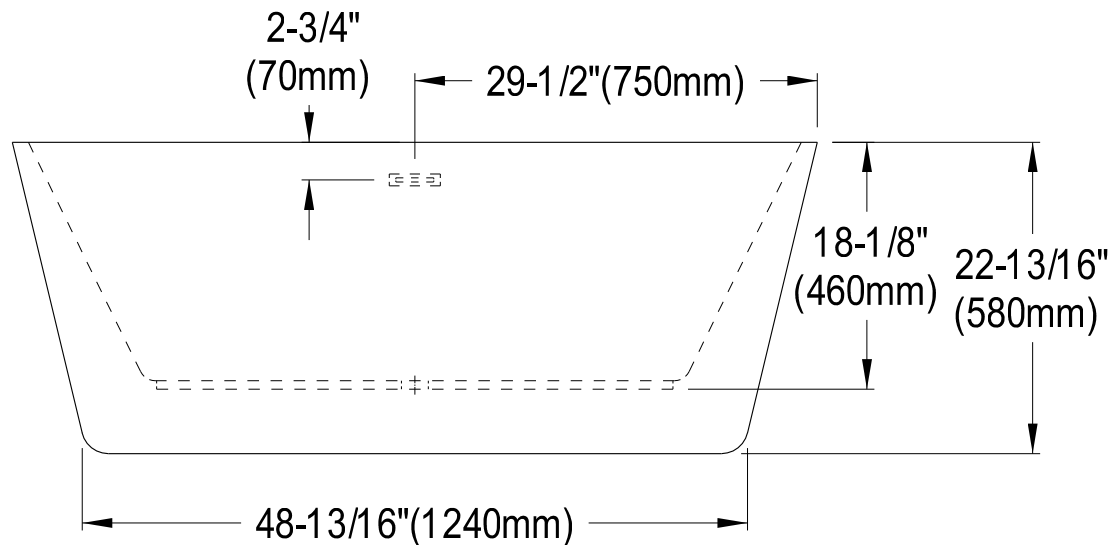

VTDE603023

60" Acrylic Tub With Square Overflow & Pop-Up Drain

M12 x 81 (4 pcs)

Section A-A