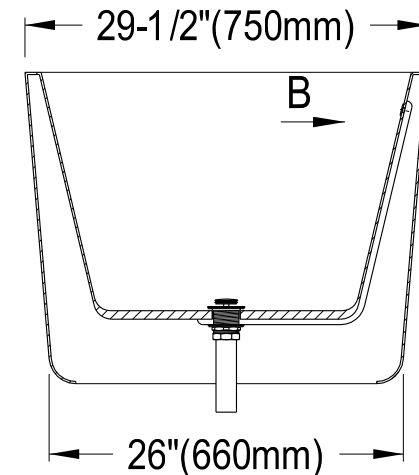

VTDE603023

60" Acrylic Tub With Square Overflow & Pop-Up Drain

M12 x 81 (4 pcs)

Section A-A